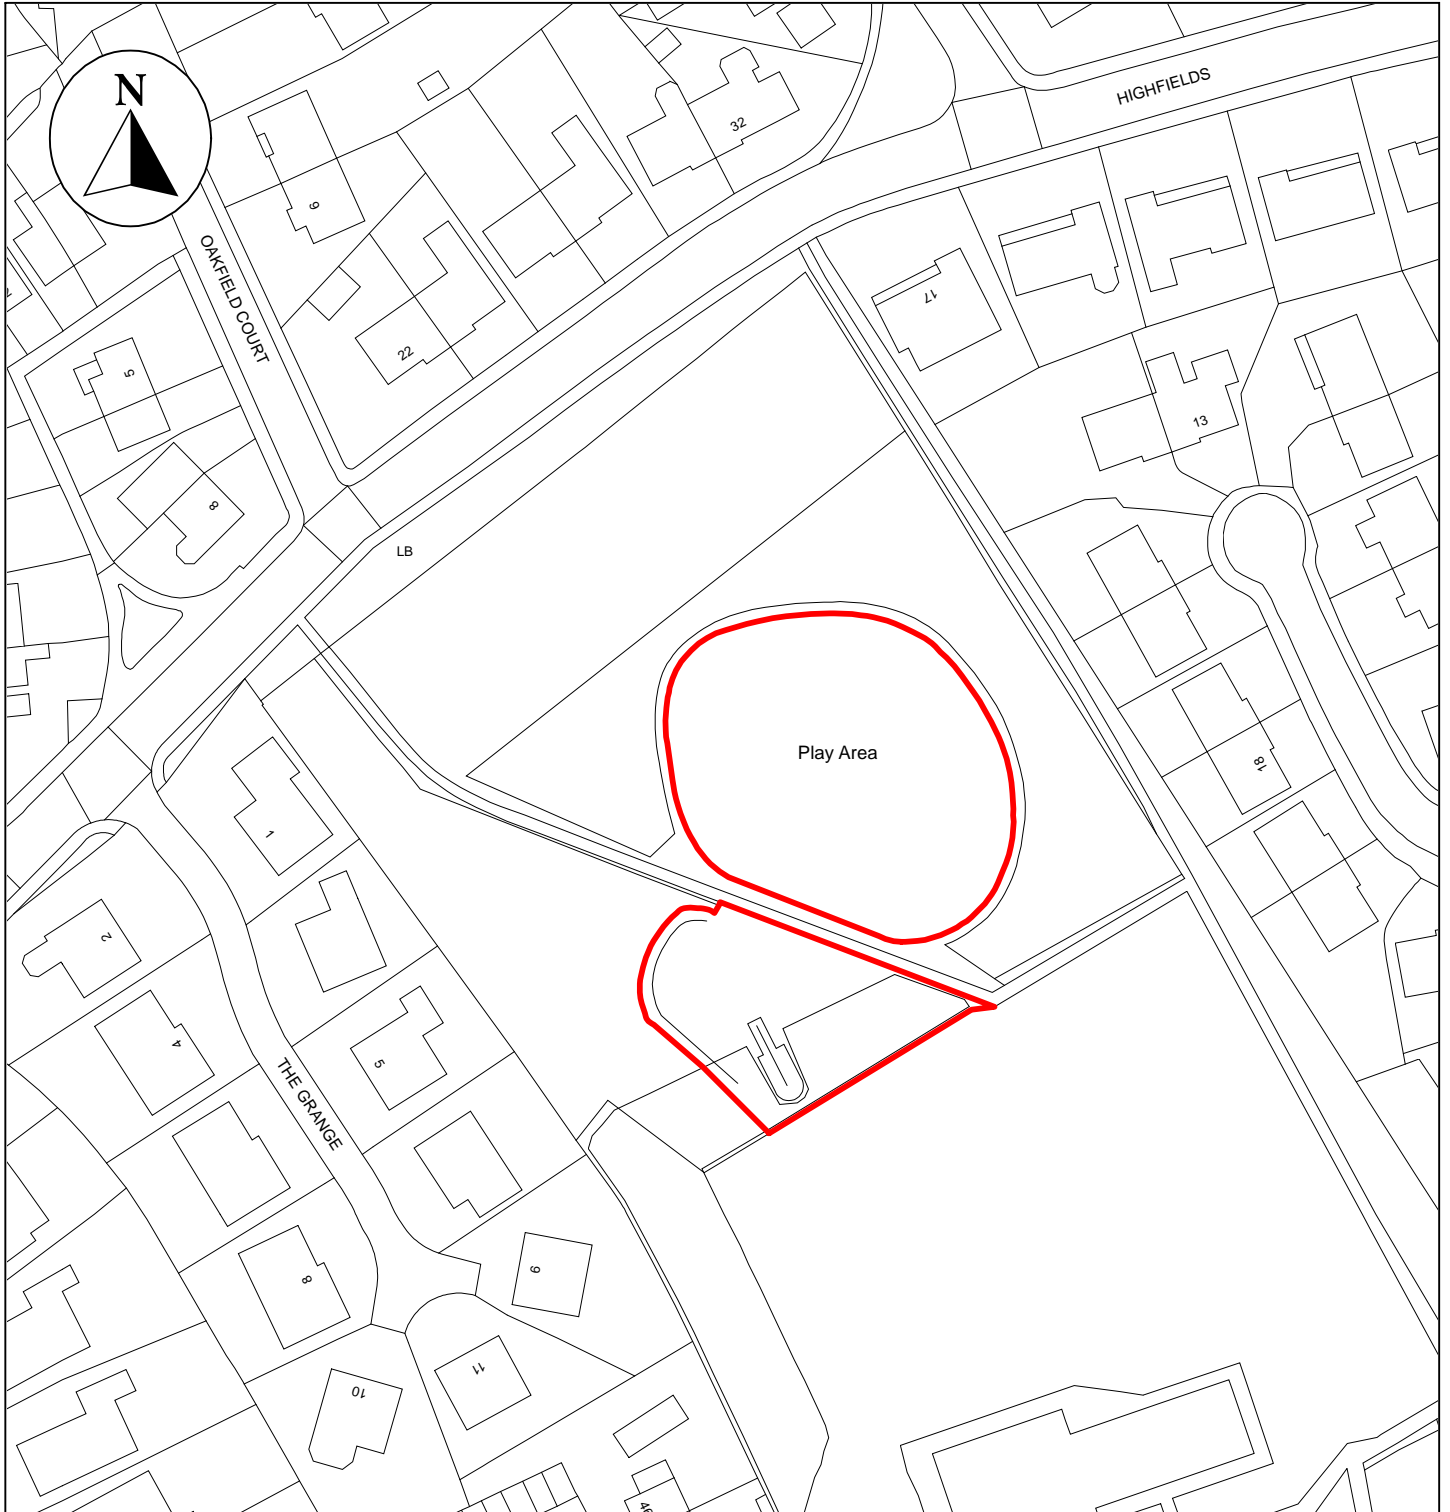

Public Space Protection Order Cumberland Council 2024

ANTI-SOCIAL BEHAVIOUR CRIME AND
POLICING ACT 2014

Play Areas at Jericho, Whitehaven, CA28 6TJ

Neighbourhoods
Education and Enforcement
Allerdale House
Workington
CA14 3YJ

Scale: 1 : 1,000
Date: February 2024

©crown copyright database rights 2024
ordnance survey AC0000861732